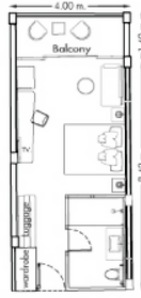

### Meeting Hall

Size: 186 sq.m.  
 Dimension: 12x15.5 m.  
 Ceiling Height: 3.5 m.

|           |             |
|-----------|-------------|
| I-shape   | 50 persons  |
| U-shape   | 60 persons  |
| Banquet   | 80 persons  |
| Classroom | 100 persons |
| Theater   | 150 persons |

### Meeting Room 1

Size: 90 sq.m.  
 Dimension: 12x7.5 m.  
 Ceiling Height: 3.5 m.

|           |            |
|-----------|------------|
| I-shape   | 25 persons |
| U-shape   | 30 persons |
| Classroom | 35 persons |
| Theater   | 50 persons |

### Meeting Room 2

Size: 96 sq.m.  
 Dimension: 12x8 m.  
 Ceiling Height: 3.5 m.

|           |            |
|-----------|------------|
| I-shape   | 30 persons |
| U-shape   | 35 persons |
| Classroom | 50 persons |
| Theater   | 75 persons |

### Deluxe

58 Rooms  
Room Size 35-39 sq.m.

Location/View: Family Wing or Beach Wing at 1st Floor-3rd Floor/Unspecified View  
Bedding: 1 King or 2 Sigsles