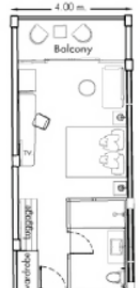

### Meeting Hall

Size: 186 sq.m.  
 Dimension: 12x15.5 m.  
 Ceiling Height: 3.5 m.

|           |             |
|-----------|-------------|
| I-shape   | 50 persons  |
| U-shape   | 60 persons  |
| Banquet   | 80 persons  |
| Classroom | 100 persons |
| Theater   | 150 persons |

### Meeting Room 2

Size: 96 sq.m.  
 Dimension: 12x8 m.  
 Ceiling Height: 3.5 m.

|           |            |
|-----------|------------|
| I-shape   | 30 persons |
| U-shape   | 35 persons |
| Classroom | 50 persons |
| Theater   | 75 persons |

### Deluxe

58 Rooms  
Room Size 35-39 sq.m.

Location/View: Family Wing or Beach Wing at 1st Floor-3rd Floor/Unspecified View  
Bedding: 1 King or 2 Sigsles

### Deluxe Triple

15 Rooms  
Room Size 65 sq.m.

Location/View: Family Wing at 1st Floor/Unspecified View  
Bedding: 1 King or 2 Sigsles with sofa bed