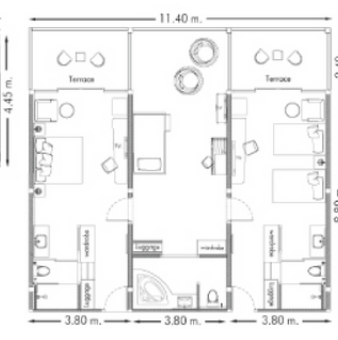

### Meeting Room 2

Size: 96 sq.m.  
 Dimension: 12x8 m.  
 Ceiling Height: 3.5 m.

|           |            |
|-----------|------------|
| I-shape   | 30 persons |
| U-shape   | 35 persons |
| Classroom | 50 persons |
| Theater   | 75 persons |

### Deluxe Triple

15 Rooms  
Room Size 65 sq.m.

Location/View: Family Wing at 1st Floor/Unspecified View  
Bedding: 1 King or 2 Sigsles with sofa bed

### Deluxe Pool View

148 Rooms  
Room Size 35-39 sq.m.

Location/View: Family Wing or Beach Wing at Ground Floor-2nd Floor/Pool View  
Bedding: 1 King or 2 Sigsles

### Deluxe Pool Access

25 Rooms  
Room Size 36 sq.m.

Location/View: Beach Wing at Ground Floor/Pool View  
Bedding: 1 King or 2 Sigsles