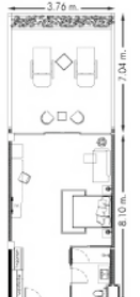

### Meeting Hall

Size: 186 sq.m.  
 Dimension: 12x15.5 m.  
 Ceiling Height: 3.5 m.

|           |             |
|-----------|-------------|
| I-shape   | 50 persons  |
| U-shape   | 60 persons  |
| Banquet   | 80 persons  |
| Classroom | 100 persons |
| Theater   | 150 persons |

### Meeting Room 1

Size: 90 sq.m.  
 Dimension: 12x7.5 m.  
 Ceiling Height: 3.5 m.

|           |            |
|-----------|------------|
| I-shape   | 25 persons |
| U-shape   | 30 persons |
| Classroom | 35 persons |
| Theater   | 50 persons |

### Meeting Room 2

Size: 96 sq.m.  
 Dimension: 12x8 m.  
 Ceiling Height: 3.5 m.

|           |            |
|-----------|------------|
| I-shape   | 30 persons |
| U-shape   | 35 persons |
| Classroom | 50 persons |
| Theater   | 75 persons |

### Deluxe

58 Rooms  
Room Size 35-39 sq.m.

Location/View: Family Wing or Beach Wing at 1st Floor-3rd Floor/Unspecified View  
Bedding: 1 King or 2 Sigsles