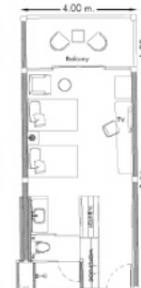

### Meeting Hall

Size: 186 sq.m.  
 Dimension: 12x15.5 m.  
 Ceiling Height: 3.5 m.

|           |             |
|-----------|-------------|
| I-shape   | 50 persons  |
| U-shape   | 60 persons  |
| Banquet   | 80 persons  |
| Classroom | 100 persons |
| Theater   | 150 persons |

### Meeting Room 2

Size: 96 sq.m.  
 Dimension: 12x8 m.  
 Ceiling Height: 3.5 m.

|           |            |
|-----------|------------|
| I-shape   | 30 persons |
| U-shape   | 35 persons |
| Classroom | 50 persons |
| Theater   | 75 persons |

### Deluxe

58 Rooms  
Room Size 35-39 sq.m.

Location/View: Family Wing or Beach Wing at 1st Floor-3rd Floor/Unspecified View  
Bedding: 1 King or 2 Sigsles

### Deluxe Triple

15 Rooms  
Room Size 65 sq.m.

Location/View: Family Wing at 1st Floor/Unspecified View  
Bedding: 1 King or 2 Sigsles with sofa bed