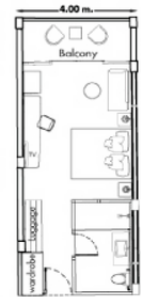

### Meeting Hall

Size: 186 sq.m.  
 Dimension: 12x15.5 m.  
 Ceiling Height: 3.5 m.

|           |             |
|-----------|-------------|
| I-shape   | 50 persons  |
| U-shape   | 60 persons  |
| Banquet   | 80 persons  |
| Classroom | 100 persons |
| Theater   | 150 persons |

### Meeting Room 2

Size: 96 sq.m.  
 Dimension: 12x8 m.  
 Ceiling Height: 3.5 m.

|           |            |
|-----------|------------|
| I-shape   | 30 persons |
| U-shape   | 35 persons |
| Classroom | 50 persons |
| Theater   | 75 persons |

### Deluxe Triple

15 Rooms  
Room Size 65 sq.m.

Location/View: Family Wing at 1st Floor/Unspecified View  
Bedding: 1 King or 2 Sigsles with sofa bed

### Deluxe Pool View

148 Rooms  
Room Size 35-39 sq.m.

Location/View: Family Wing or Beach Wing at Ground Floor-2nd Floor/Pool View  
Bedding: 1 King or 2 Sigsles